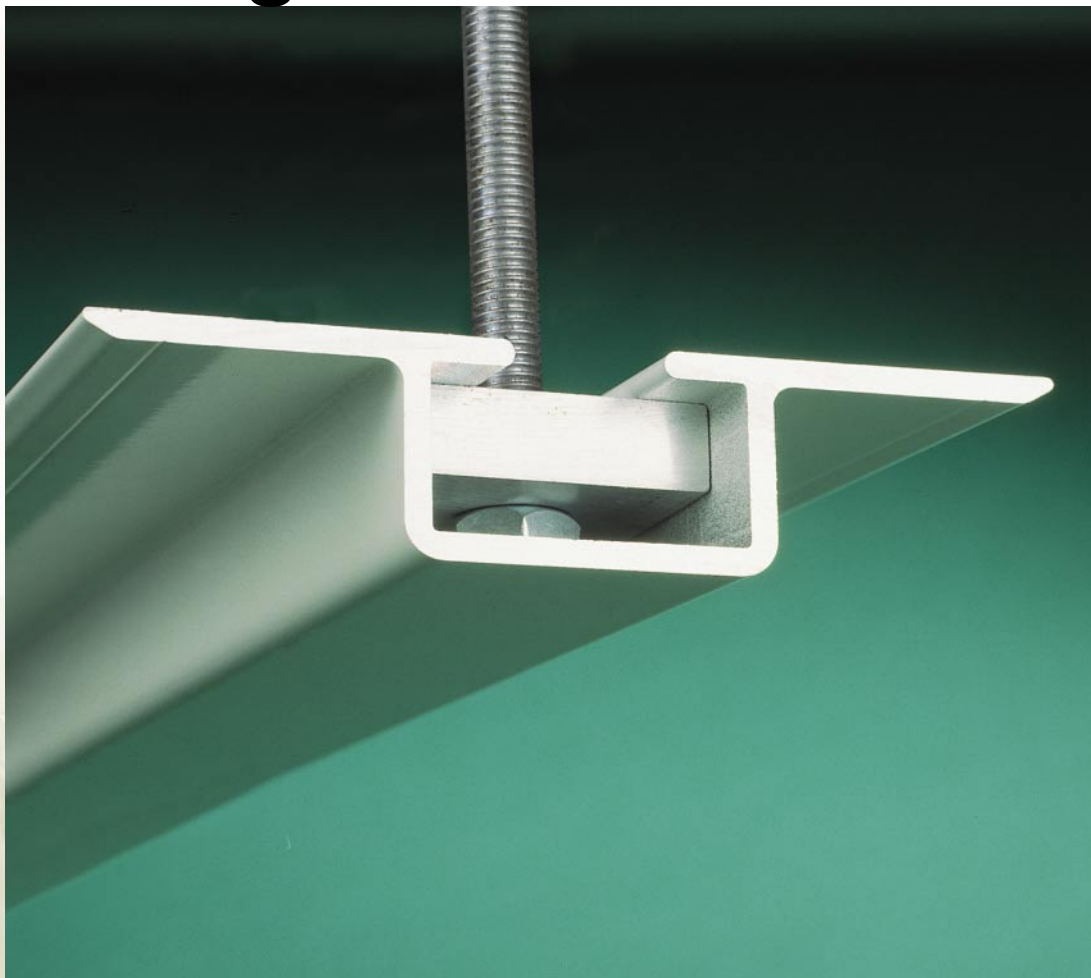

Omega

OMEGA profile for ceiling suspension solutions.
Made from GFK / Polyester ensuring **no condensation !**

STANDARD COLOURS

'T' suspension profiles are available in standard colours of:
white ral 9002 • white ral 9010

1. Insulated panel
2. **PUL.11 OMEGA polyester (GFK) profile**
3. Galvanized metal threaded rod
4. **A.95 G. Steel Nut 40 x 40 x 12 mm**
5. Self tapping screws

Note

There are holes for the screws every 30 cm.
on both sides